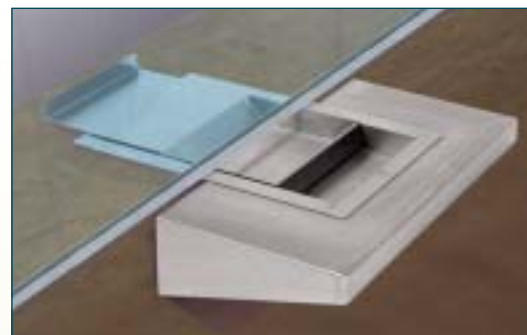

# Sliding Deal Tray with Shelf

- Pass-Through Security Combined with Customer Convenience

- All Stainless Steel Construction

Any cash or credit transaction can now be done safely behind a security window with this Sliding Deal Tray with Shelf. Tray has a 9-3/4" x 18" stainless steel purse shelf for customer's convenience and added strength. The cash tray has a stationary base unit and a sliding tray with handle. All stainless steel construction.

CAT. NO.	WIDTH	DEPTH	FRONT HEIGHT	REAR HEIGHT
FL4146	18"	9-3/4"	1-1/2"	4-1/16"

## SPECIFICATIONS:

Material: Stainless Steel

Finish: Brushed Stainless Steel

Instructions Included

Counter Fabrication Required