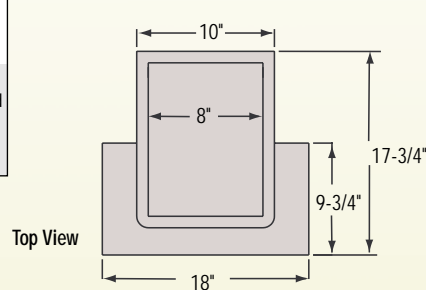

# Sliding Deal Tray with Shelf

- Pass-Through Security Combined with Customer Convenience

- All Stainless Steel Construction

Any cash or credit transaction can now be done safely behind a security window with this Sliding Deal Tray with Shelf. Tray has a 9-3/4" x 18" stainless steel purse shelf for customer's convenience and added strength. The cash tray has a stationary base unit and a sliding tray with handle. All stainless steel construction.

CAT. NO.	WIDTH	DEPTH	FRONT HEIGHT	REAR HEIGHT
FL4146	18"	9-3/4"	1-1/2"	4-1/16"