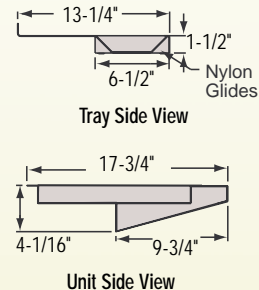

# Sliding Deal Tray with Shelf

- Pass-Through Security Combined with Customer Convenience

- All Stainless Steel Construction

Any cash or credit transaction can now be done safely behind a security window with this Sliding Deal Tray with Shelf. Tray has a 9-3/4" x 18" stainless steel purse shelf for customer's convenience and added strength. The cash tray has a stationary base unit and a sliding tray with handle. All stainless steel construction.

CAT. NO.	WIDTH	DEPTH	FRONT HEIGHT	REAR HEIGHT
FL4146	18"	9-3/4"	1-1/2"	4-1/16"