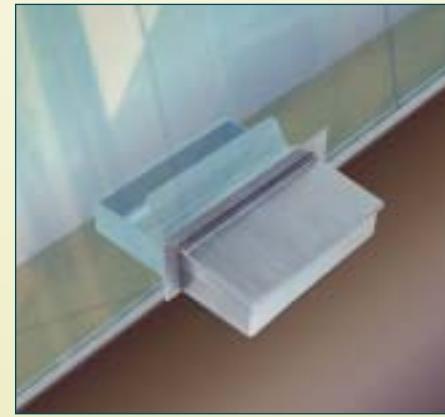

Counter Top Deal Tray with Flip Lid

- Weather Resistant Lid Helps Minimize Heating or Cooling Loss and Offers Extra Protection
- No Cut-Out Required In Counter

The Counter Top Deal Tray with Flip Lid is designed for use on the top of a ledge or counter. The large tray allows for passage of items as large as a carton of cigarettes. The slanted lid on the customer's side of the window keeps the Deal Tray dry and holds air infiltration to a minimum. A downward push on the rear edge of the lid opens the Deal Tray to the customer. All stainless steel construction.

CAT. NO.	WIDTH	DEPTH	HEIGHT
FL1213	12-1/4"	13"	2-5/8"

SPECIFICATIONS:

Material: Stainless Steel
Finish: Brushed Stainless Steel
Instructions Included
Glass Fabrication Required